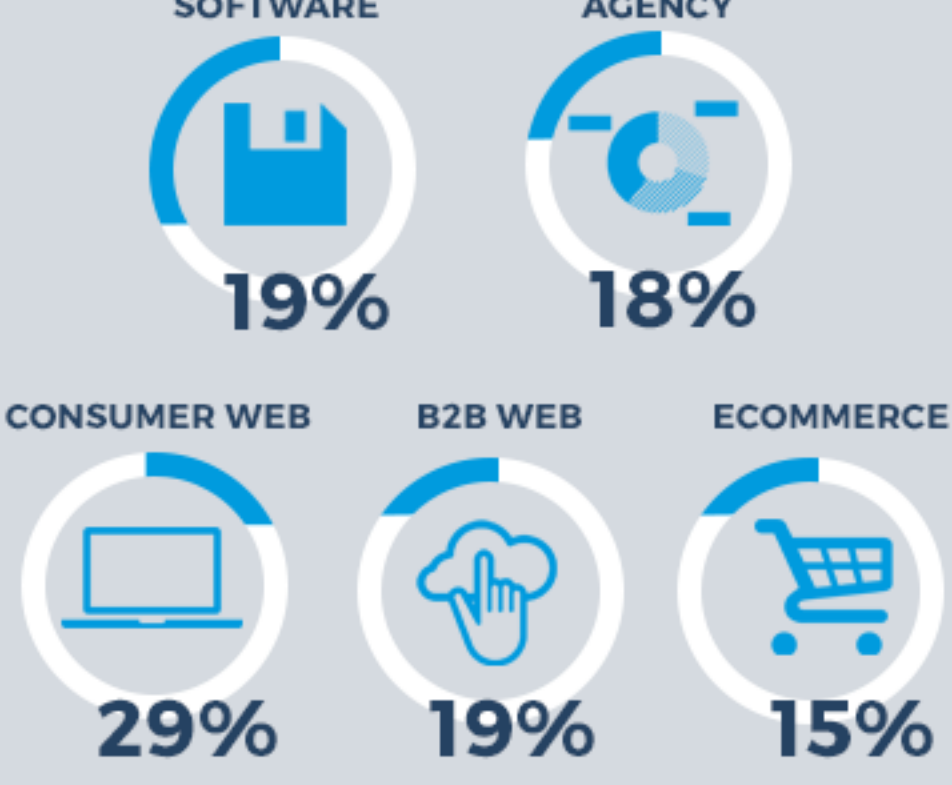

# THE TOP 100

DIGITAL COMPANIES IN LA

## OVERVIEW

**3,600+**

DIGITAL COMPANIES IN LA

**53,000+**

PEOPLE WORK FOR THE TOP 100

**22,000+**

REPRESENTED BY THE TOP 10

## SECTOR BREAKDOWN

OF TOP 100 COMPANIES